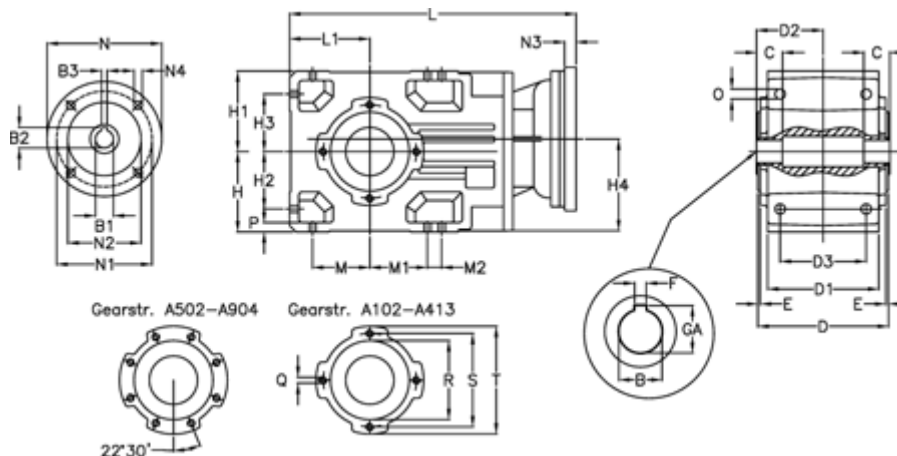

Article number: 29600201034230

Description: Bevel helical gearbox
A202UH35-10,3-P80B5

Measures

B = 35	D3 = 90	H3 = 60.0	N1 = 165	S = 115
B1 = 19	Description = A202UH35-xx-P80 B5	H4 = 93.0	N2 = 130	T = 140
B2 = 21.8	E = 3.0	L = 325.5	N3 = 0	
B3 = 6	F = 10	L1 = 80	N4 = M10x12	
C = 22	GA = 38.3	M = 60.0	O = 9.5	
D = 136	H = 80	M1 = 60.0	P = 9	
D1 = 110	H1 = 80	M2 = 0	Q = M8x15	
D2 = 70.0	H2 = 60.0	N = 200	R = 95	